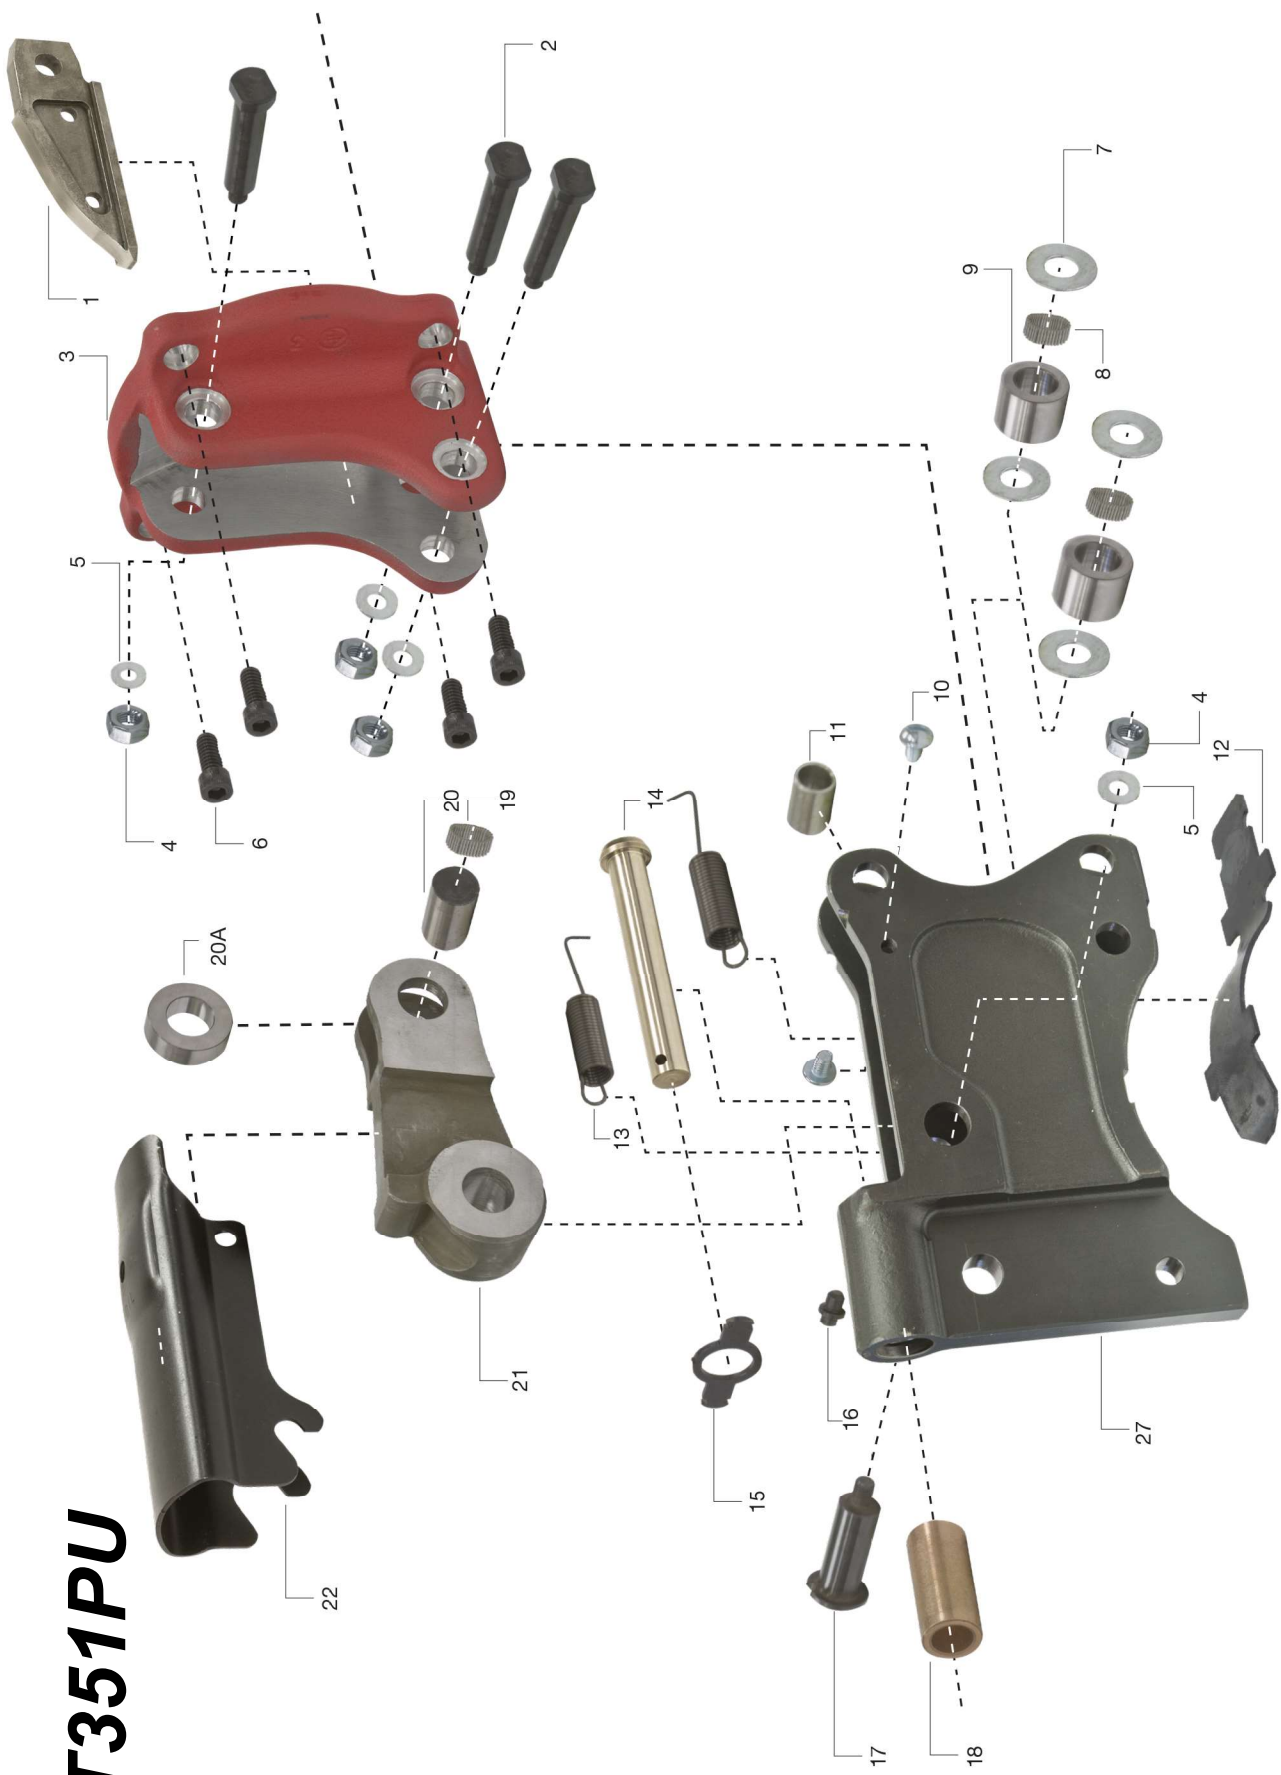

Three Day Tool Service Inc.

TDT351PU

6767 8TH ST BUENA PARK, CA 90620

TOLL FREE: 877-744-9180 PHONE: 714-521-9180 SALES@THREEDAYTOOL.COM

TDT351PU

Index	Part No.	Description	Qty.
1	P114036	Punch Wedge	1
2	P073026	Frame Bolt	3
3	P073002	Cylinder Adapter	1
4	P006087	Bolt Nut	4
5	P073027	Bolt Washer	4
6	P073025	Adapter Screw	4
7	P073032	Thrust Washer	4
8	P073031	Roller Bearing	38
9	P073030	Roller	2
10	P073041	Guard Screw	2
11	P073029	Spacer	1
12	P073033	Roller Guard	1

Index	Part No.	Description	Qty.
13	P073238	Return Spring	2
14	P041312	Punch Plunger	1
15	P073961	Spring Yoke	1
16	P073242	Lock Pin	1
17	P073239	Lever Shaft	1
18	P073035	Type 2A Set Holder Bushing	1
19	S067191	Roller Bearing	28
20	P073045	Roller Shaft	1
20A	P073043	Lever Roller	1
21	P073005	Set Holder Lever (Includes #19, #20)	1
22	P073240	Spring Guard	1
27	P073003	Type 2A Yoke Frame (Include #16, #18)	1

6767 8TH ST BUENA PARK , CA 90620

TOLL FREE: 877-744-9180 PHONE: 714-521-9180 SALES@THREEDAYTOOL.COM