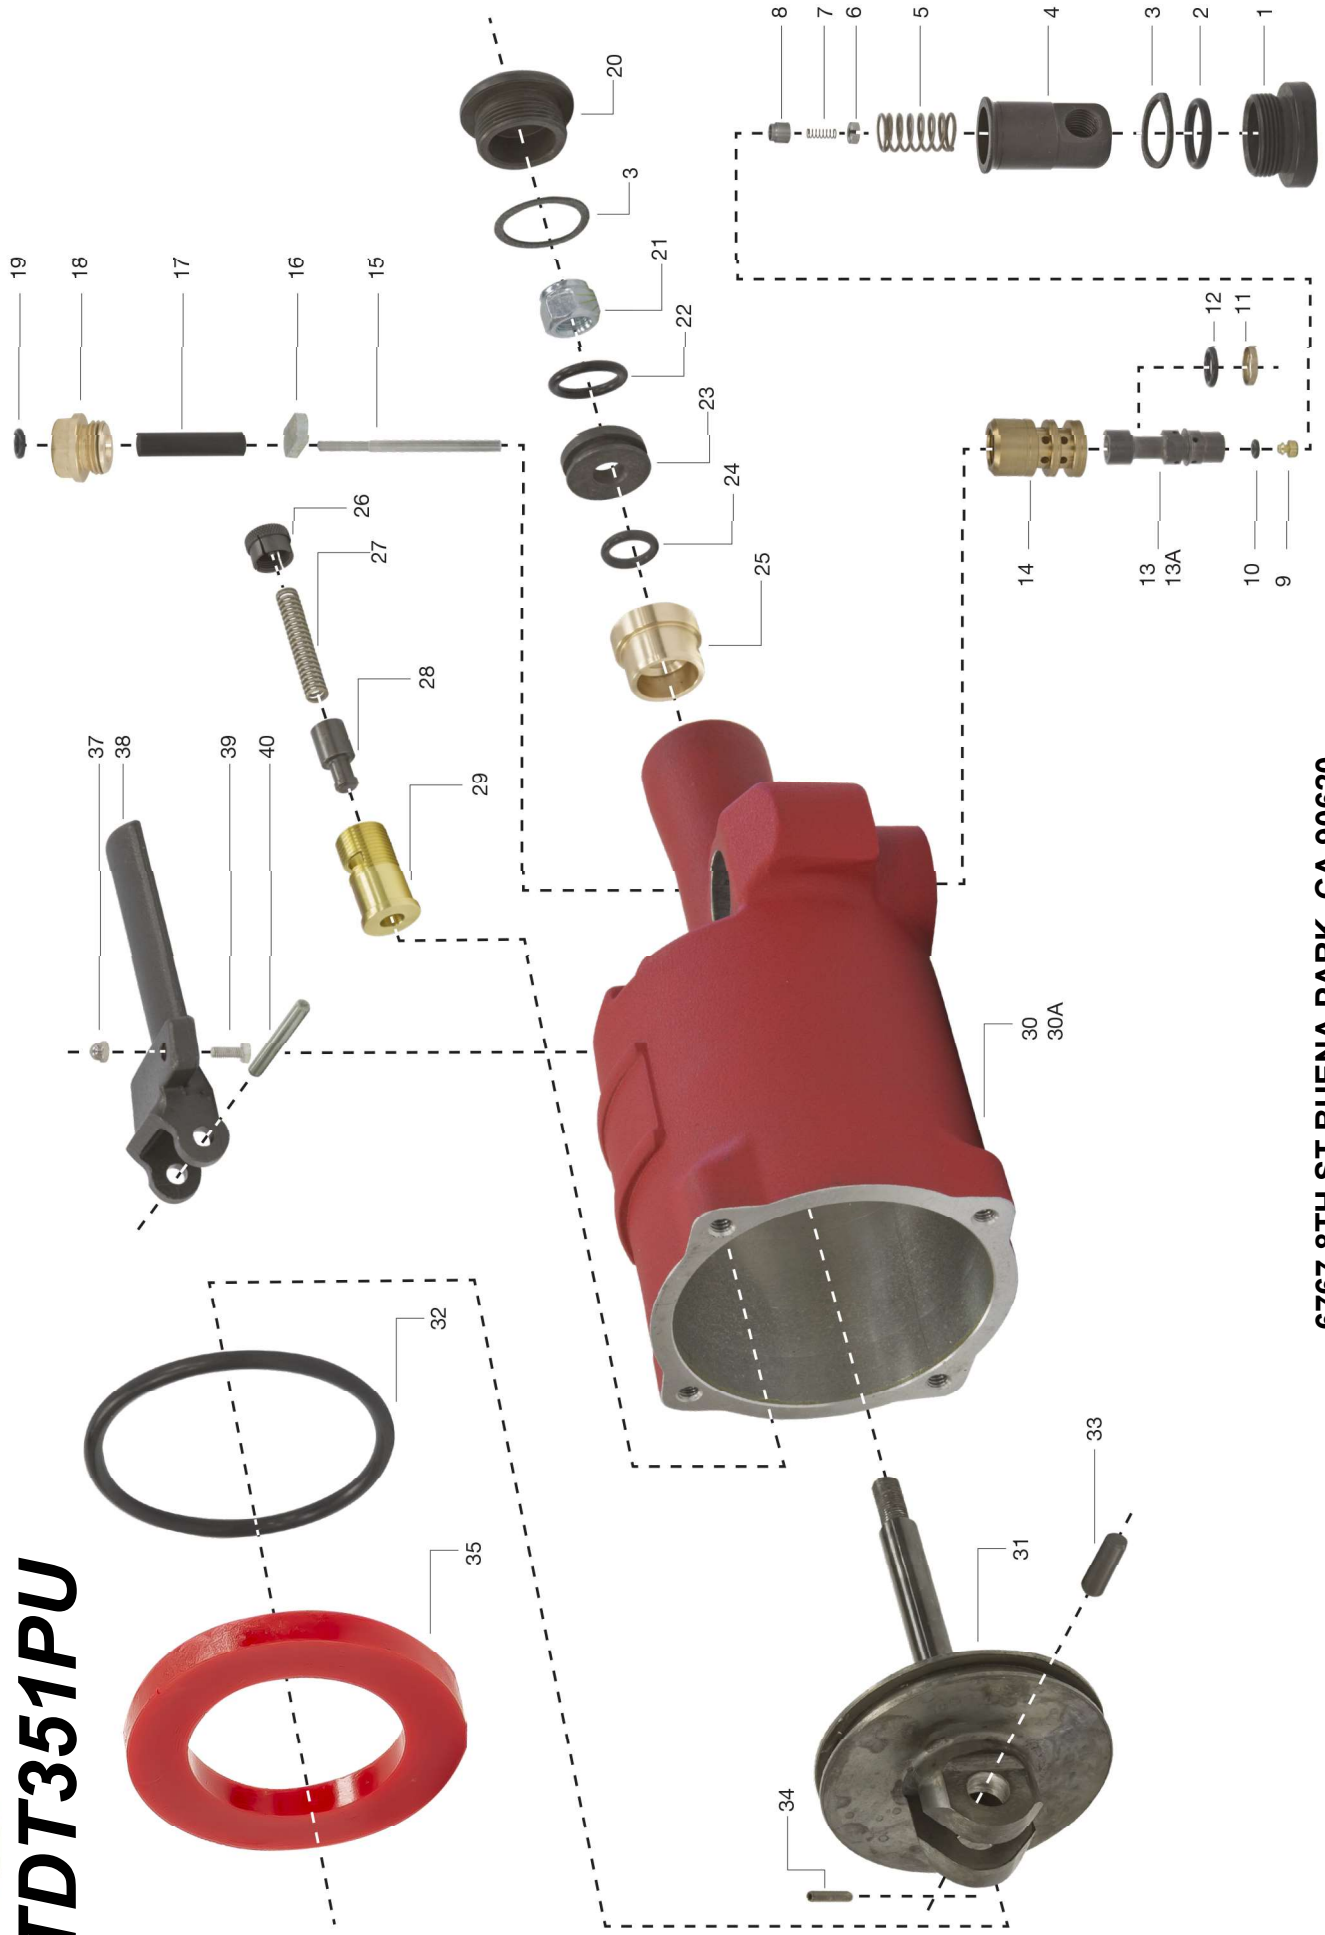

TDT351PU

6767 8TH ST BUENA PARK, CA 90620

TOLL FREE: 877-744-9180 PHONE: 714-521-9180 SALES@THREEDAYTOOL.COM

TDT351PU

Index	Part No.	Description	Qty.
1	P073054	Swivel Air Inlet Nut	1
2	OR-6227-18	O-Ring	1
3	P073009	Gasket	2
4	P089178	Air Inlet Swivel	1
5	P073057	Outer Throttle Valve Spring	1
6	P073018	Inner Valve Spring Retainer	1
7	P073017	Inner Throttle Valve Spring	1
8	P089289	Inner Throttle Valve	1
9	P089290	O-Ring Holder	1
10	OR-6227-1	O-Ring	1
11	P089288	Outer O-Ring Retainer	1
12	OR-6227-9	Outer O-Ring	1
13	P089287	Outer Throttle Valve	1
13A	P087561	Throttle Valve Complete (Includes #6, #13)	1
14	P073056	Throttle Valve Bushing	1
15	P073059	Valve Stem	1
16	P073060	Valve Stem Block	1
17	P073058	Throttle Valve Stem	1
18	P0073014	Valve Stem Bushing (Includes #19)	1
19	OR-6227-4	Bushing O-Ring	1
20	P073008	Return Cylinder Cap	1

Index	Part No.	Description	Qty.
21	P070438	Piston Rod Nut	1
22	OR-6227-15	O-Ring	1
23	P089740	Return Piston	1
24	OR-6227-10	O-Ring	1
25	P057199	Piston Rod Bushing (includes #24)	1
26	P078068	Regulator Knob	1
27	P073957	Regulator Spring	1
28	P073956	Regulator Valve	1
29	P074242	Regulator Body Insert	1
30	P078076	Cylinder Complete (Includes #14, #25, #29)	1
30A	P078075	Cylinder and Regulator Complete (Includes #26, #27, #28, #30)	1
31	P114616	Piston	1
32	OR-6227-41	Piston O-Ring	1
33	P114035	Piston Rod Pin	1
34	P071613	Piston Rod Lock Pin	1
35	P015191	Piston Bumper	2
37	H072480	Adjusting Screw Nut	1
38	P073052	Throttle Lever	1
39	P073115	Adjusting Screw	1
40	P073085	Lever Pin	1

6767 8TH ST BUENA PARK, CA 90620

TOLL FREE: 877-744-9180 PHONE: 714-521-9180 SALES@THREEDAYTOOL.COM