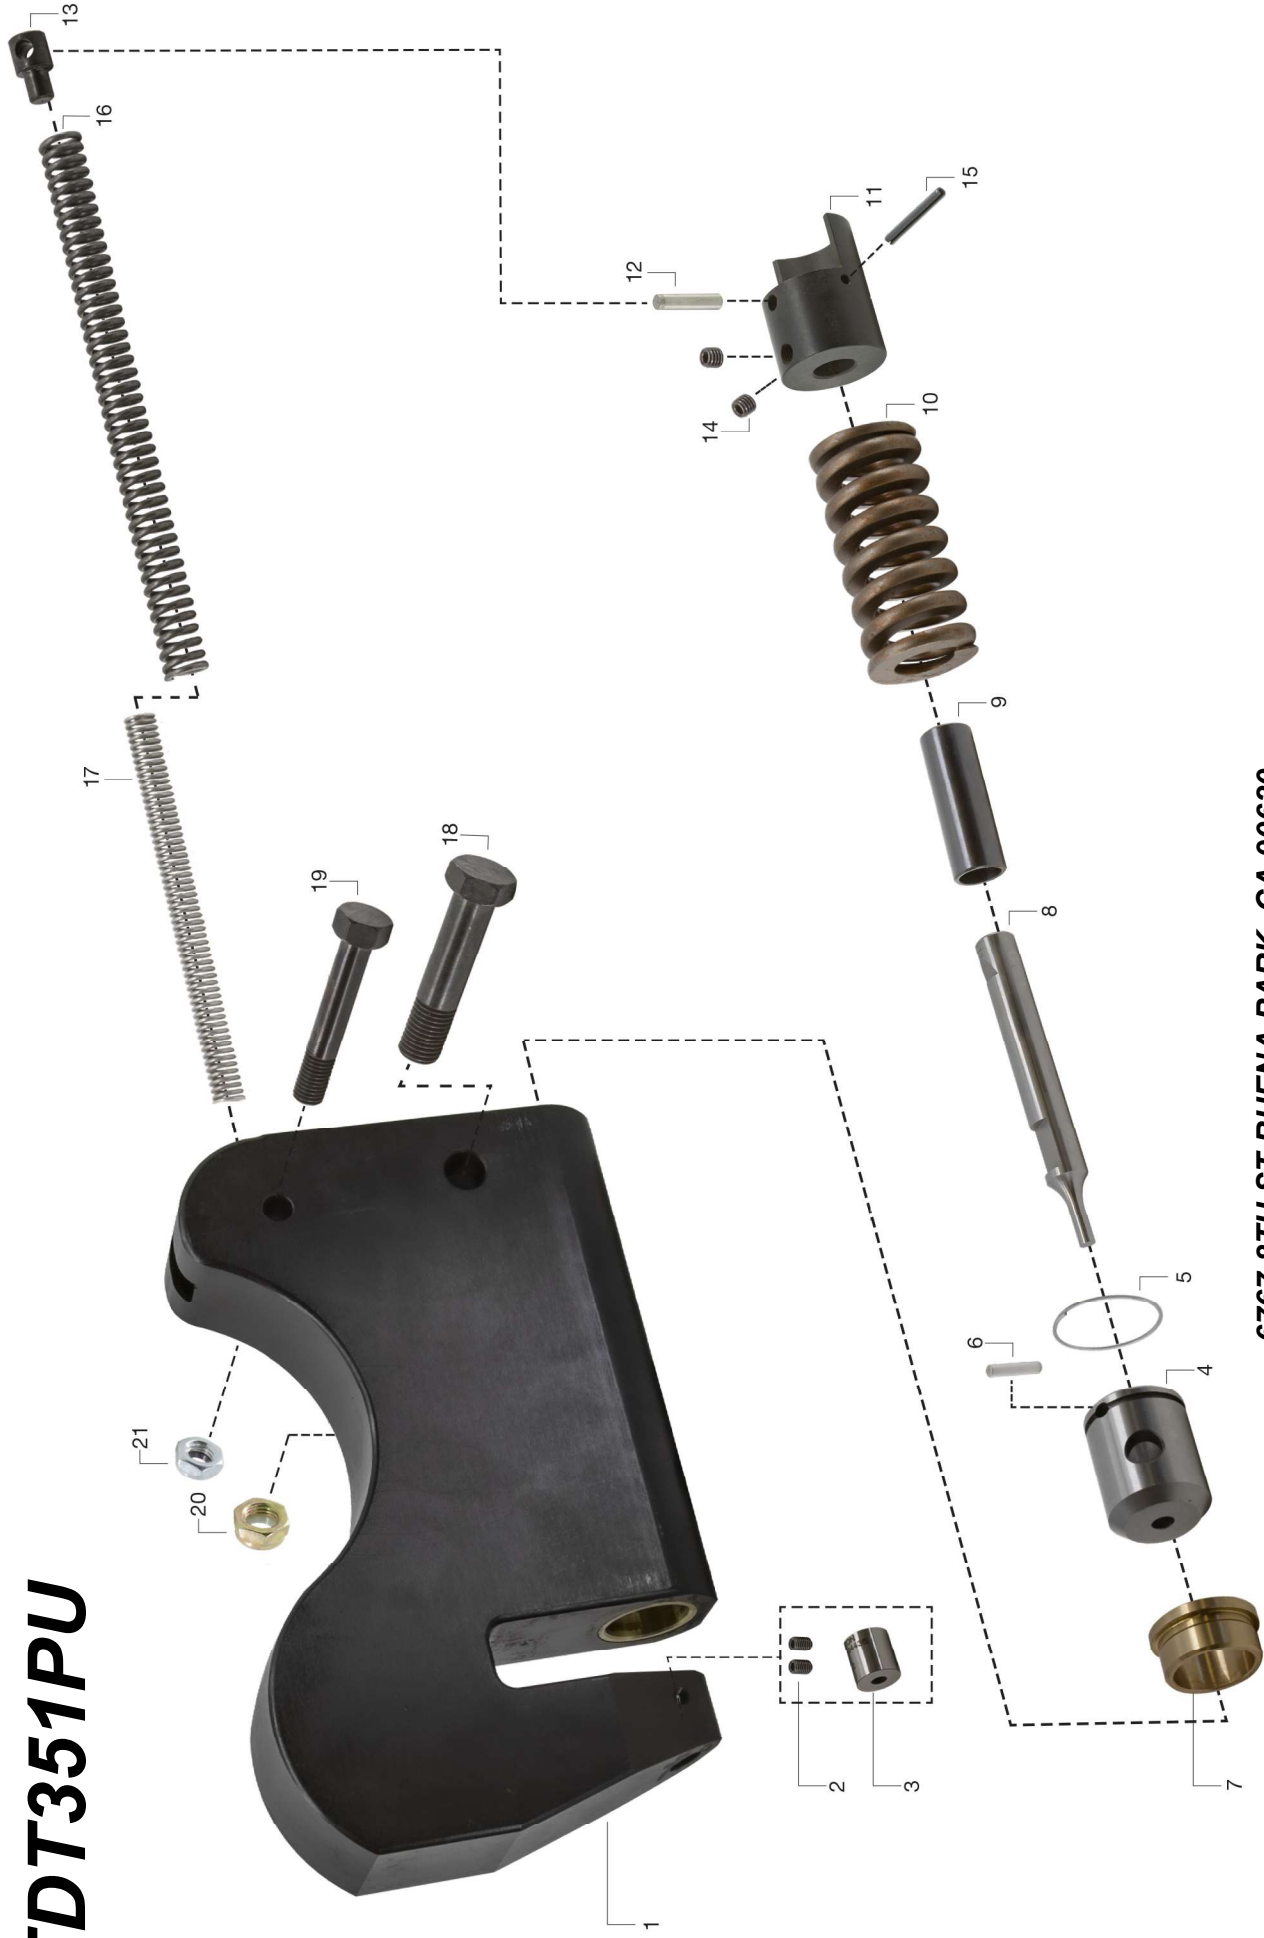

TDT351PU

6767 8TH ST BUENA PARK, CA 90620

TOLL FREE: 877-744-9180 PHONE: 714-521-9180 SALES@THREEDAYTOOL.COM

TDT351PU

Index	Part No.	Description	Qty.
1	P043180	Yoke (includes #7)	1
2	P080445	Yoke Die Set Screw	2
3	P043009	3/16" Die	1
4	P041309	Stripping Collar	1
5	P122968	Pin Retainer	1
6	P122967	Collar Pin	1
7	P041880	Yoke Bushing	1
8	P041307	3/16" Punch	1
9	P041879	Spring Sleeve	1
10	P041310	Stripper Spring	1
11	P041308	Punch Holder	1

Index	Part No.	Description	Qty.
12	NP-4.7621.4	Spring Button Spring	1
13	P042934	Spring Button	1
14	P051199-MPT	Punch Holder Set Screw (MPT)	2
15	G071660	Punch Holder Roll Pin	1
16	P042932	Outer Return Spring	1
17	P042933	Inner Return Spring	1
18	P082621	Yoke Bolt (7/16"-20)	1
19	P082620	Yoke Bolt (5/16"-24)	1
20	P006315PU	Yoke Nut (7/16"-20)	1
21	P074811	Yoke Nut (5/16"-24)	1