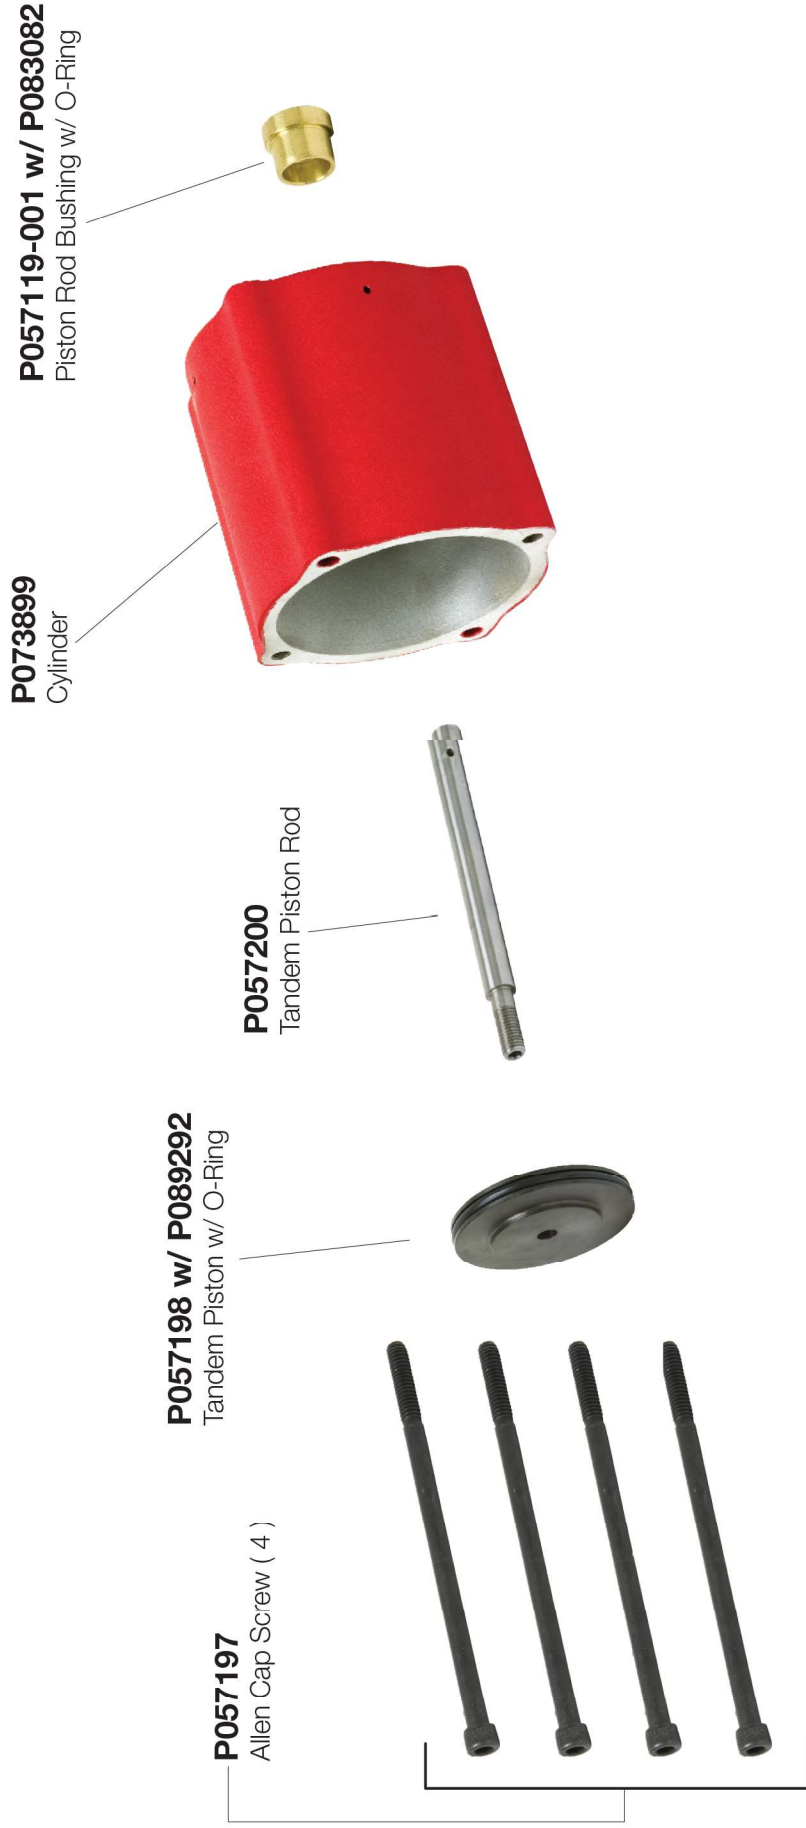

TDT351PU

Index	Part No.	Description	Qty.
1	P073054	Swivel Air Inlet Nut	1
2	OR-6227-18	O-Ring	1
3	P073009	Gasket	2
4	P089178	Air Inlet Swivel	1
5	P073057	Outer Throttle Valve Spring	1
6	P073018	Inner Valve Spring Retainer	1
7	P073017	Inner Throttle Valve Spring	1
8	P089289	Inner Throttle Valve	1
9	P089290	O-Ring Holder	1
10	OR-6227-1	O-Ring	1
11	P089288	Outer O-Ring Retainer	1
12	OR-6227-9	Outer O-Ring	1
13	P089287	Outer Throttle Valve	1
13A	P087561	Throttle Valve Complete (Includes #6, #13)	1
14	P073056	Throttle Valve Bushing	1
15	P073059	Valve Stem	1
16	P073060	Valve Stem Block	1
17	P073058	Throttle Valve Stem	1
18	P0073014	Valve Stem Bushing (Includes #19)	1
19	OR-6227-4	Bushing O-Ring	1
20	P073008	Return Cylinder Cap	1

Index	Part No.	Description	Qty.
21	P070438	Piston Rod Nut	1
22	OR-6227-15	O-Ring	1
23	P089740	Return Piston	1
24	OR-6227-10	O-Ring	1
25	P057199	Piston Rod Bushing (includes #24)	1
26	P078068	Regulator Knob	1
27	P073957	Regulator Spring	1
28	P073956	Regulator Valve	1
29	P074242	Regulator Body Insert	1
30	P078076	Cylinder Complete (Includes #14, #25, #29)	1
30A	P078075	Cylinder and Regulator Complete (Includes #26, #27, #28, #30)	1
31	P114616	Piston	1
32	OR-6227-41	Piston O-Ring	1
33	P114035	Piston Rod Pin	1
34	P071613	Piston Rod Lock Pin	1
35	P015191	Piston Bumper	2
37	H072480	Adjusting Screw Nut	1
38	P073052	Throttle Lever	1
39	P073115	Adjusting Screw	1
40	P073085	Lever Pin	1

6767 8TH ST BUENA PARK, CA 90620

TOLL FREE: 877-744-9180 PHONE: 714-521-9180 SALES@THREEDAYTOOL.COM

TDT351PU